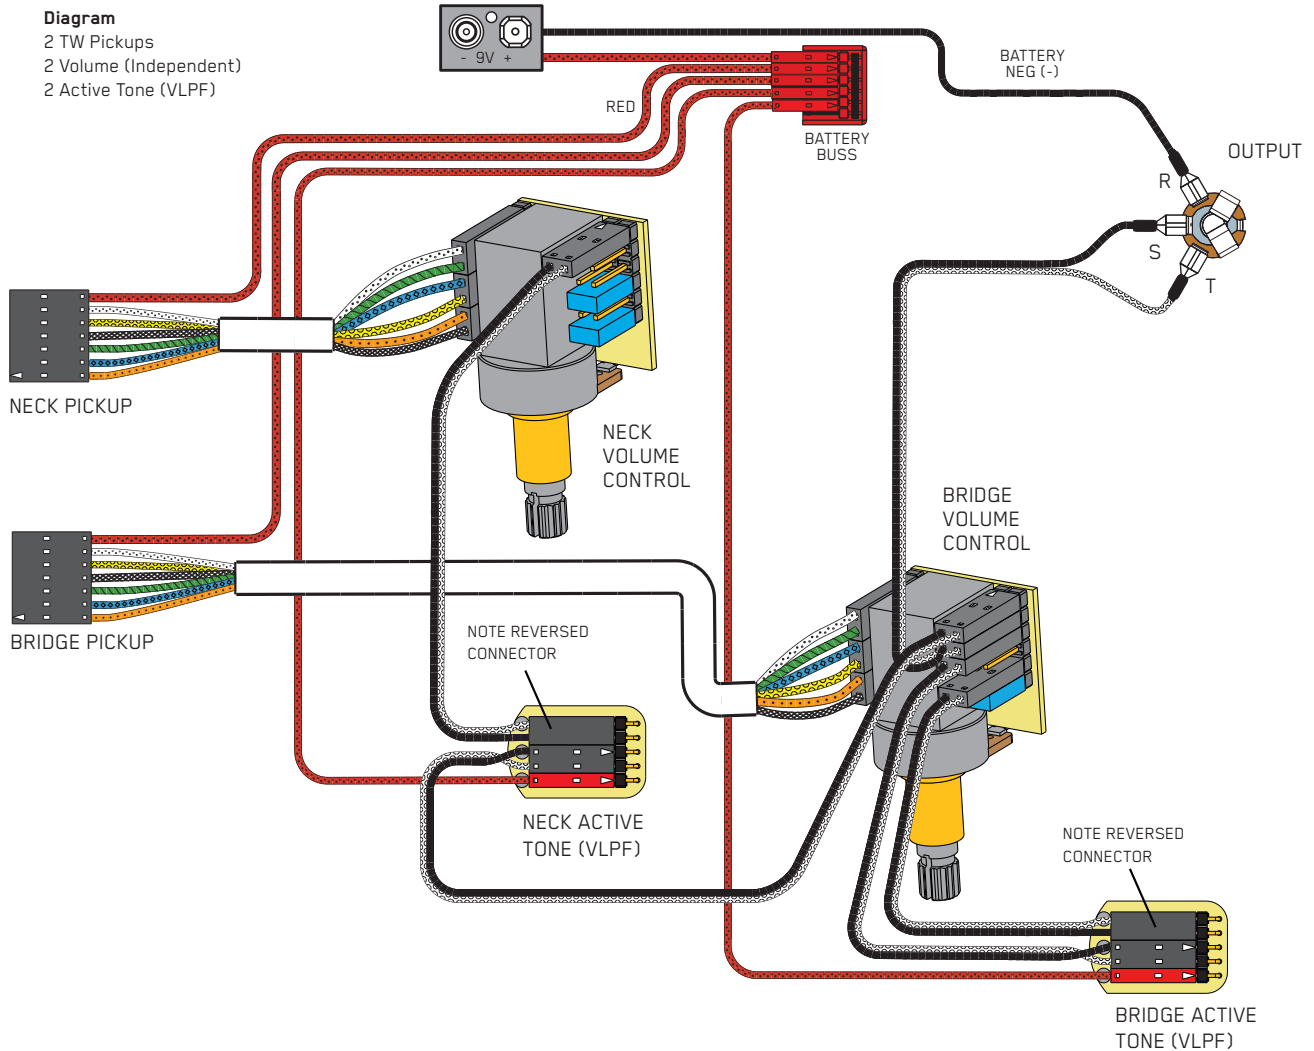

PO BOX 4394
SANTA ROSA, CA
95402 USA

P (707) 525-9941
F (707) 575-7046
EMGPICKUPS.COM

INSTALLATION INFORMATION EMG MODELS: TW / TW / VLPF / VLPF

WARRANTY

All EMG Pickups and accessories are warranted for a period of two years. This warranty does not cover failure due to improper installation, abuse or damage. If upon examination the pickup is determined to be defective, a replacement will be made. Warranty replacement products are covered by this same warranty. This warranty covers only those pickups and accessories sold by authorized EMG Dealers. This warranty is not transferable.